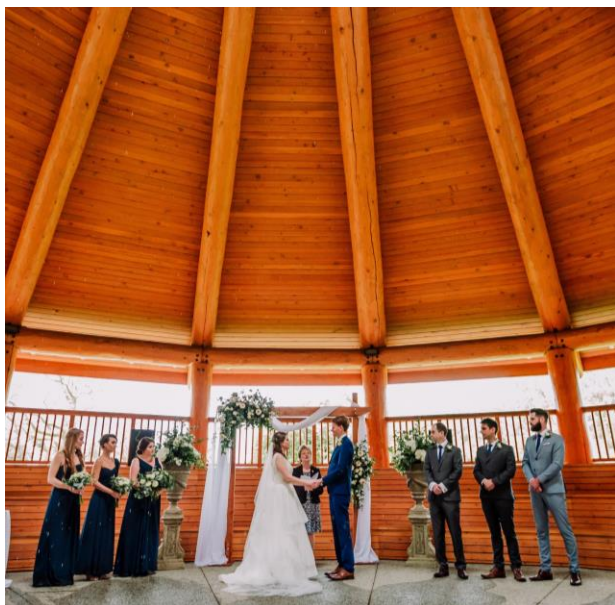

Weddings

Lansdowne Campus

Na'tsa'maht, or The Gathering Place, is an open-air space that is perfect for wedding ceremonies.

Ashley and Brandon Photography

FEATURES:

- * Available for wedding ceremonies only.
- * Wedding ceremony package is a 4-hour rental. Additional time can be booked if needed.
- * Includes 1-hour rental for rehearsal.
- * Food service is limited to light food and refreshments (no alcohol) and is not available for receptions.
- * Equipped with speakers.
- * Rental space is booked 'as is'. User is responsible for providing their own tables/chairs etc. for weekend bookings.
- * Seating is on benches that run along outside walls of the structure.