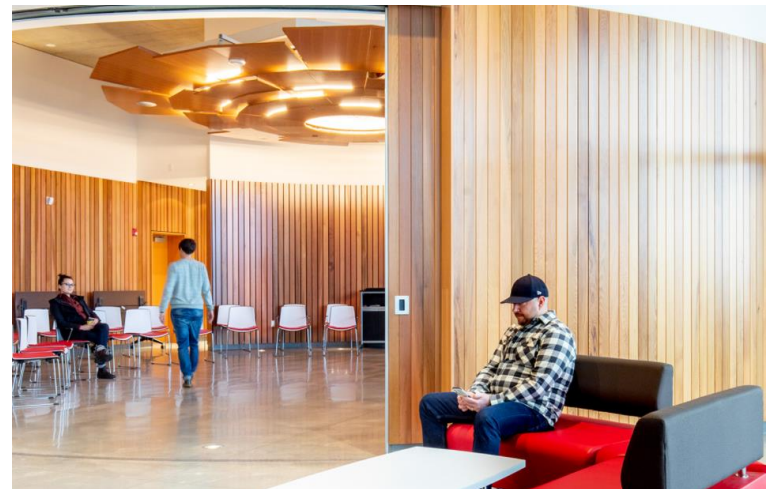

CULTURAL CENTER - CHW105

Interurban Campus

The Cultural Center in the Center for Health and Wellness (CHW) building is a unique and eye-catching room.

FEATURES:

- * Bright, open space with lots of natural light
- * First floor location makes it a convenient and easy to find space.
- * Adjacent area (Social Stairs and Atrium) can also be booked.
- * Classrooms and breakout rooms in the building are also available.

DETAILS:

- * Flexible space that can be used for meetings, workshops, or small luncheons.
- * Can be set up in a variety of configurations.
- * Room set-up requirements must be confirmed in advance.
- * Tables and chairs included in rental.
- * A TV is available for use in this room but must be confirmed in advance.