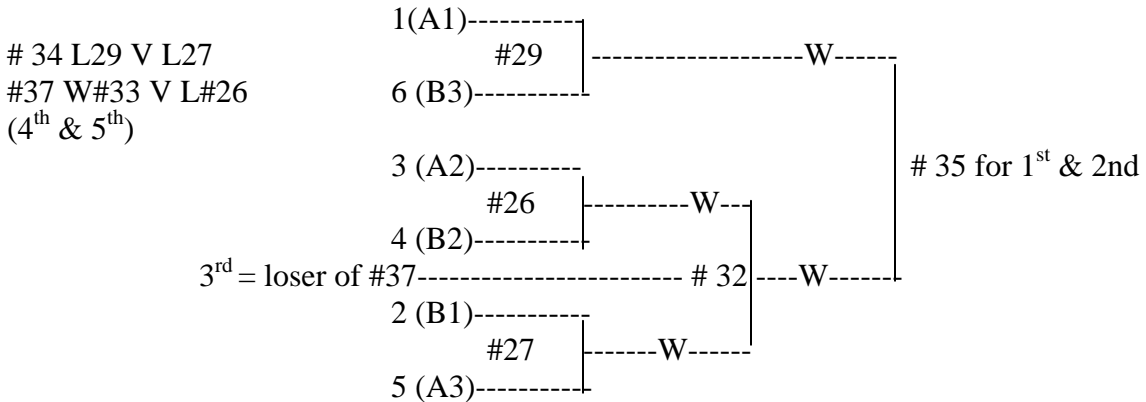

Play offs:

Best 2/3, 3rd game to 15, no cap

Championship Pool C: A1, B1, A2, B2, A3, B3

Consolation Pool D: B4, A4, B5, A5, A6

C Pool: