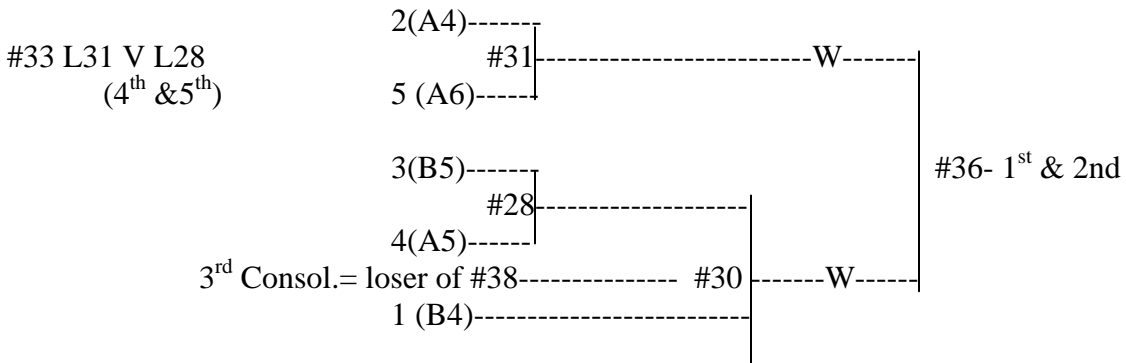

D Pool:

Guarantee of 6 games, Referees for all matches (2 for all playoffs)

Saturday:

Concession and Spank It Wear- Volleyball's Premium Shop!

All Star selection

And much more.....