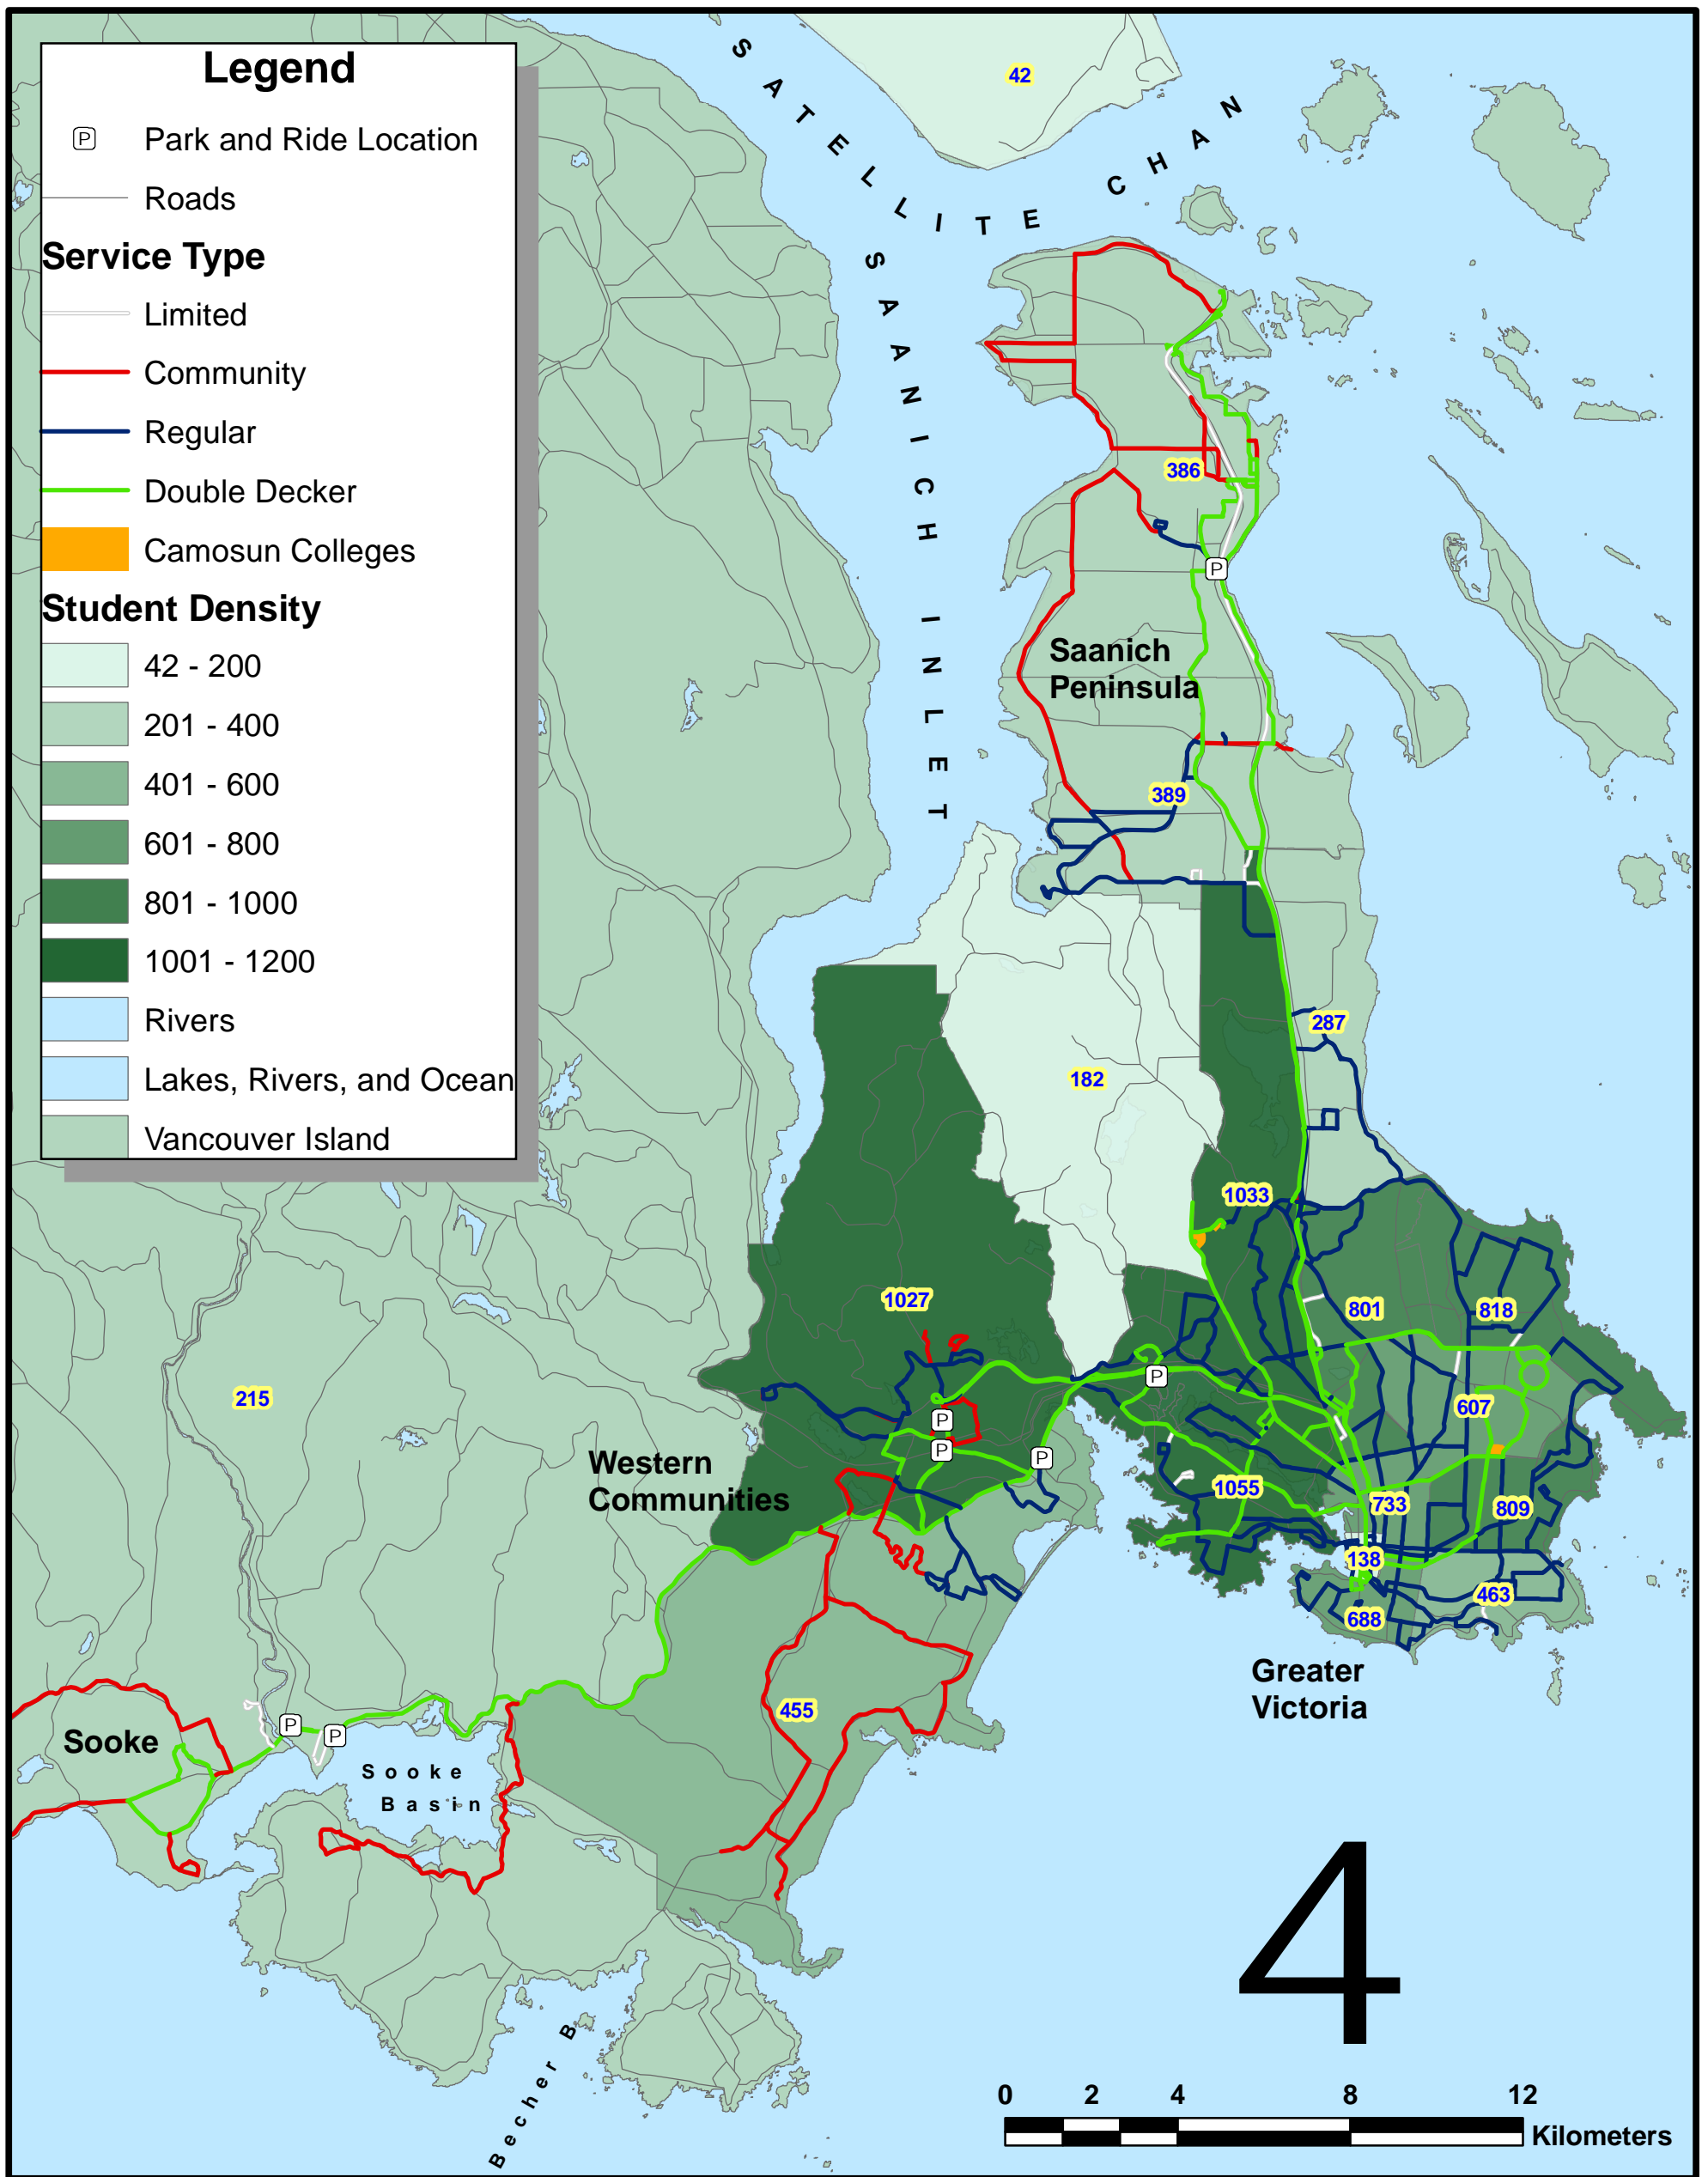

# Camosun College Student, Faculty, and Staff Density Along BCTransit Routes

Authors: Tracy LePard, Erin Rafuse, Aleshia Biggs  
 Date: December, 2008  
 Projection: NAD\_1983\_UTM\_Zone\_10N  
 Source Data: BCTransit, CRD, Camosun College