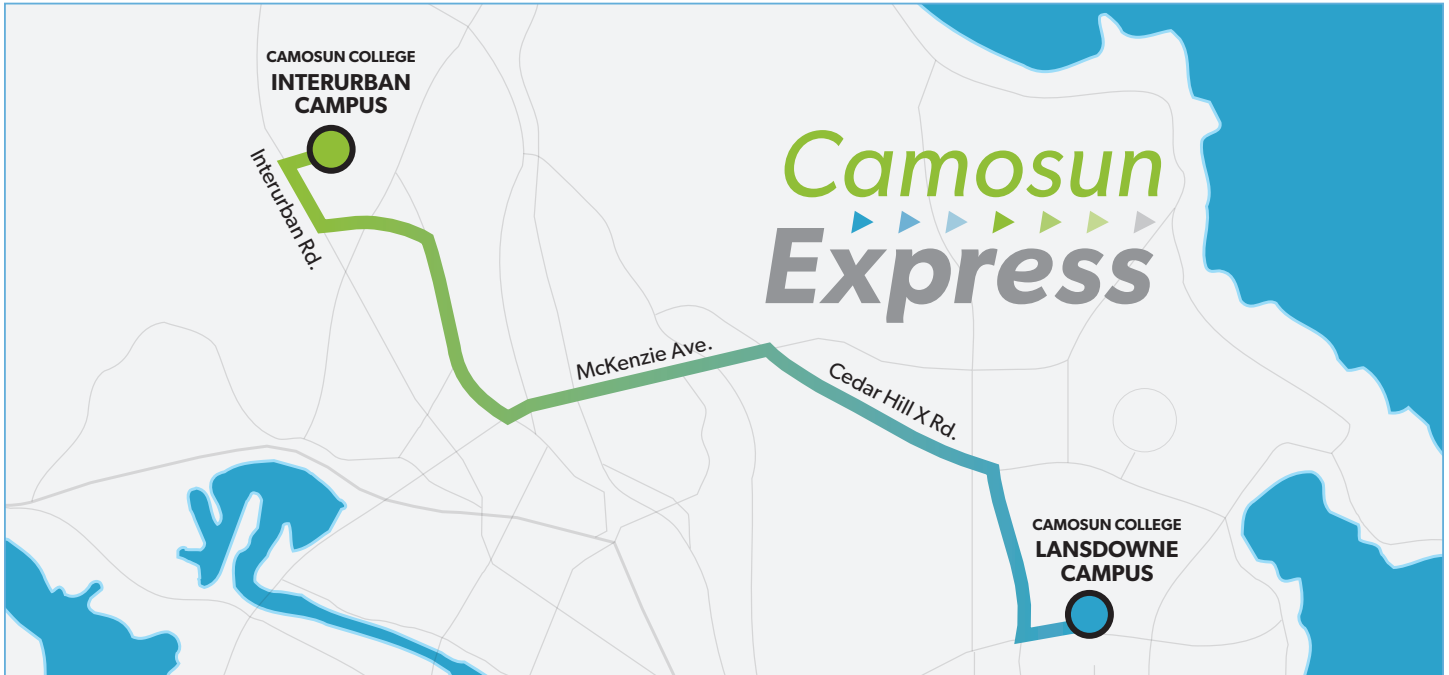

Camosun Express

Travel between Interurban & Lansdowne faster

Please note: Bus route may vary, non-stop service between campuses.

Camosun Express Schedule

| To INTERURBAN CAMPUS | |
|----------------------|-----------------------|
| LV. LANSDOWNE CAMPUS | AR. INTERURBAN CAMPUS |
| 7:55 AM | 8:20 AM |
| 8:55 AM | 9:20 AM |
| 9:55 AM | 10:20 AM |
| 10:55 AM | 11:20 AM |
| 11:55 AM | 12:20 PM |
| 12:55 PM | 1:20 PM |
| 1:55 PM | 2:20 PM |
| 2:55 PM | 3:20 PM |
| 3:55 PM | 4:20 PM |
| 4:55 PM | 5:20 PM |
| 7:55 AM | 8:20 AM |
| 8:55 AM | 9:20 AM |
| 9:55 AM | 10:20 AM |
| 10:55 AM | 11:20 AM |
| 11:55 AM | 12:20 AM |

| To LANSDOWNE CAMPUS | |
|-----------------------|----------------------|
| LV. INTERURBAN CAMPUS | AR. LANSDOWNE CAMPUS |
| 8:25 AM | 8:50 AM |
| 9:25 AM | 9:50 AM |
| 10:25 AM | 10:50 AM |
| 11:25 AM | 11:50 AM |
| 12:25 PM | 12:50 PM |
| 1:25 PM | 1:50 PM |
| 2:25 PM | 2:50 PM |
| 3:25 PM | 3:50 PM |
| 4:25 PM | 4:50 PM |
| 5:25 PM | 5:50 PM |
| 8:25 AM | 8:50 AM |
| 9:25 AM | 9:50 AM |
| 10:25 AM | 10:50 AM |
| 11:25 AM | 11:50 AM |
| 12:25 PM | 12:50 PM |